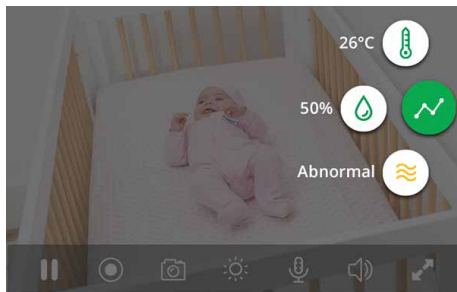

Multi-Colored Night Light

Free & Secure
Cloud Recording

2-Way Talk

Arlo Baby 1080p HD Monitoring Camera

Never Miss a Moment

High Definition Video

Watch your baby in clear 1080p HD video, day or night, from anywhere.

Night Vision

See your baby's every move, even in the dark.

2-Way Talk

Listen in & talk to your baby, straight from your smartphone.

Music Player

Soothe your baby to sleep each night with built-in lullabies.

Air Sensors

Monitor your nursery's air condition, including temperature & humidity.

Multi-Colored Night Light

Provides your nursery with warm, dimmable ambient lighting.

Motion and Sound Alerts

Know when your baby is active or crying with smart alerts.

Smart HD Baby Monitoring Camera with Ambient Sensors, Lullabies, and Night Light helps you watch your baby in crystal clear video quality day and night, from anywhere. Two-way audio and built-in lullaby player lets you soothe your baby instantly. Easily check-in during nap time via your mobile device from anywhere.