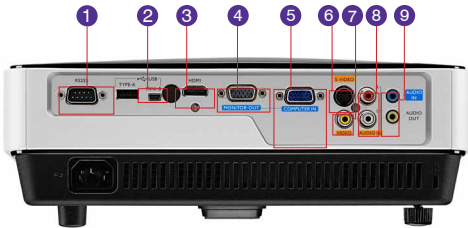

## Features

- Native XGA (1024x768) Resolution
- 3,000 ANSI Lumens; 13,000:1 Contrast Ratio
- Up to 10,000 Hours Long Lamp Life
- SmartEco™ Power Saving Technology
- Various 3D Format for Entertainment
- 10W Speaker

## Input and Output Terminals

- |                              |                            |
|------------------------------|----------------------------|
| 1 RS232 (DB-9pin)            | 6 S-Video (Mini DIN 4-pin) |
| 2 USB (Mini-B)               | 7 Composite Video in       |
| 3 HDMI/MHL                   | 8 Audio In/L/R (RCA)       |
| 4 Monitor Out (D-sub 15pin)  | 9 Audio In/Out (Mini Jack) |
| 5 Computer-I/2 (D-sub 15pin) |                            |