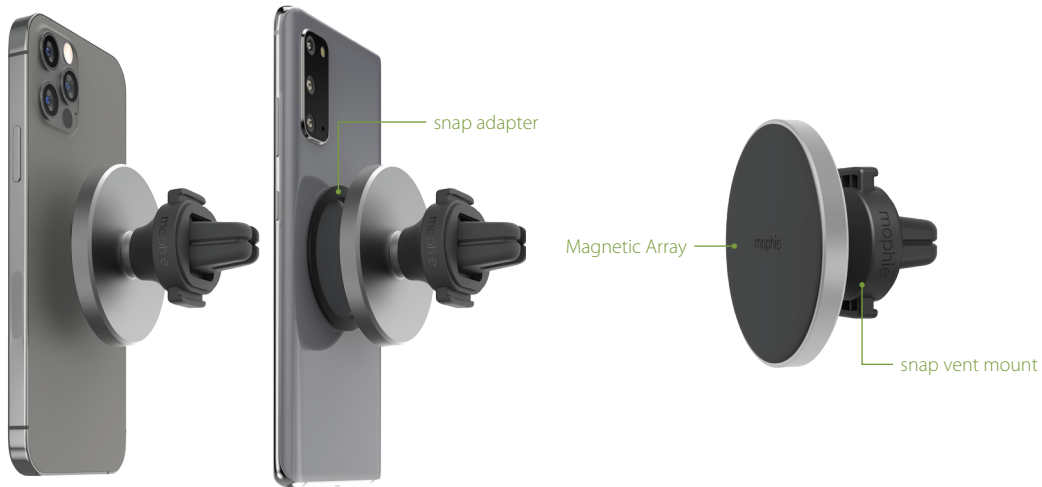

snap vent mount

Magnetic car mount compatible with MagSafe®

SNAP ADAPTER INCLUDED

MAGSAFE COMPATIBLE

UNIVERSAL COMPATIBILITY

Use the snap adapter to add compatibility to any smartphone.

HANDS-FREE FUNCTIONALITY

Make calls and follow GPS directions, hands-free.

EASY, ONE-HANDED OPERATION

Attach or detach your smartphone with just one hand.

STABLE AND SECURE MOUNT

Securely holds your phone in place with strong magnets.

Key Selling Points

- The snap vent mount enables you to make hands-free calls and makes GPS directions easier to follow.
- The magnetic array on the snap vent mount works with MagSafe compatible devices.
- Attach the included snap adapter to any smartphone to make it compatible with the snap vent mount.
- Easily insert or remove your phone with just one hand.
- Use your phone in portrait or landscape mode and get the perfect viewing angle with pan-tilt positioning.

Works with any wireless charging smartphone.

Learn more at mophie.com

mophie snap vent mount

COMPATIBILITY

mophie cases
 iPhone 12 Pro Max, iPhone 12 Pro, iPhone 12, iPhone 12 mini, iPhone 11 Pro Max, iPhone 11 Pro, iPhone 11,
 iPhone XS Max, iPhone XS, iPhone XR, iPhone X, iPhone 8, iPhone 8 Plus
 Samsung Galaxy S21 5G, Samsung Galaxy S21+ 5G, Samsung Galaxy S21 Ultra 5G, Samsung Galaxy S20, Samsung Galaxy S20+, Samsung Galaxy S20 Ultra 5G,
 Samsung Galaxy Note10, Samsung Galaxy Note10+, Samsung Galaxy Note10+ 5G, Samsung Galaxy S10, Samsung Galaxy S10+, Samsung Galaxy S10e,
 Samsung Galaxy Note9, Samsung Galaxy S9, Samsung Galaxy S9+, Samsung Galaxy Note8,
 Samsung Galaxy S8, Samsung Galaxy S8+, Samsung Galaxy S7, Samsung Galaxy S7 edge
 Google Pixel 4, Google Pixel 4XL, Google Pixel 3, Google Pixel 3XL
 Motorola, LG, and other smartphones